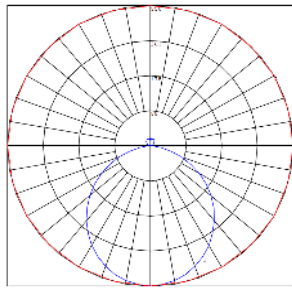

BUD Rating: B1-U3-G1

Area 35'x 40' Mounting Height: 9'

Other Views:

Side View

Front View

Back View

Performance Table: LVE-24-MCT-BN

MODEL NO.	Wattage	Voltage	Lumens	Color Temp.	BUG Rating	LPW
LVE-24-MCT-BN	17W	120V	1760LM	3000K 3500K 4000K	B1-U3-G1	103