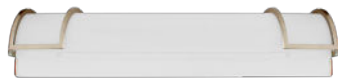

Other Views:

Side View