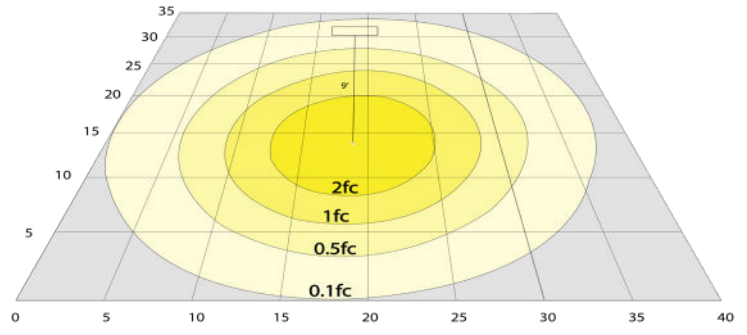

BUD Rating: B1-U3-G1

Area 35'x 40' Mounting Height: 9'

Other Views:

Side View

Front View

Back View

Performance Table: LVE-24-MCT-BN

MODEL NO.	Wattage	Voltage	Lumens	Color Temp.	BUG Rating	LPW
LVE-24-MCT-BN	17W	120V	1760LM	3000K 3500K 4000K	B1-U3-G1	103