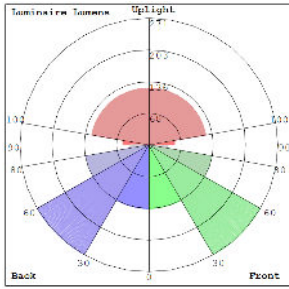

Lighting:

- Dimming: TRIAC Dimming (Dimmable Down to 5% Compatible with Traic and ELV Dimmers)
- 120V Dimming Quantum Driver
- Total Lumens: 1760LM
- Color Temperatures: 3000K / 3500K / 4000K
- Multi-CCT(Selectable Switch Inside Fixture)
- Color Rendering Index: CRI ≥ 90
- 50,000 Hours Rated Life
- 5-Year Warranty
- Beam Angle: 104.8°(H) x 100.5°(V)

BUD Rating: B1-U3-G1

Area 35'x 40' Mounting Height: 9'

Other Views:

Side View

Front View

Back View

Performance Table: LVE-24-MCT-BN

MODEL NO.	Wattage	Voltage	Lumens	Color Temp.	BUG Rating	LPW
LVE-24-MCT-BN	17W	120V	1760LM	3000K 3500K 4000K	B1-U3-G1	103