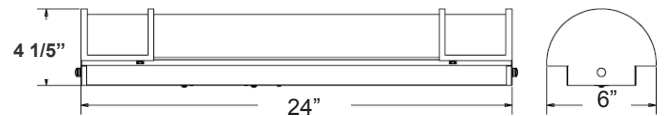

LVE SERIES Indoor Lighting

LVE-24-MCT-BN
24" MULTI-CCT VANITY LIGHTS

Customer Name: _____
Project Name: _____
Note: _____ | Type: _____