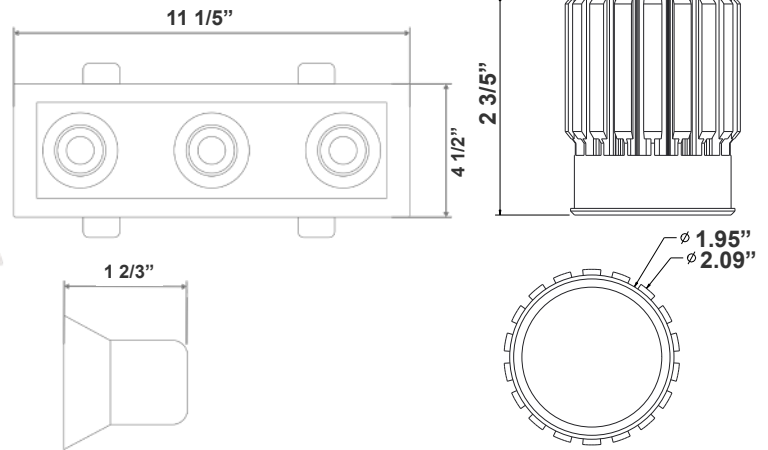

Note: _____ Type: _____

Ideal for New as well as old residential and commercial constructions.

4 1/2"(H) X 11 1/5"(W) X 1 2/3"(D)

Box Dimensions:

5-1/4" x 1-5/8" x 1-1/8"

Junction Area Dimensions:

2-1/16" x 1-5/8" x 1-1/8"

Features

- LED Architectural Recessed Trim
- Die-cast Aluminum with white powder coat finish
- 5-Year Warranty
- Junction Box Included With Fixture

Technical Specifications

Electrical:

- Voltage: 120VAC
- Wattage: 10W
- Power Factor: >0.90
- Efficacy: Up to 70 LM/W