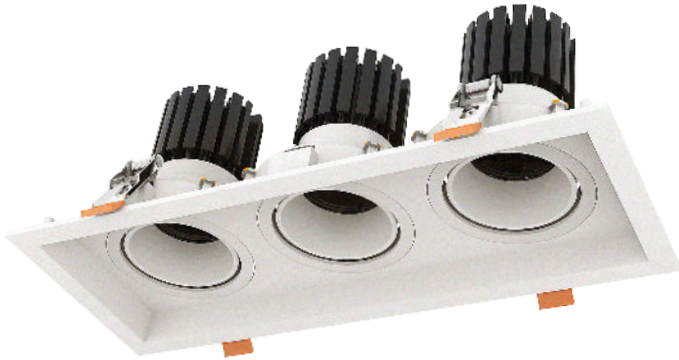

LRD SERIES RESIDENTIAL LIGHTING

LRD-10W-MCT5-WTM3
LED ARCHITECTURAL RECESSED LIGHTS
MCT5 Multi Color Temperature (Selectable)

WESTGATE
THE FUTURE IS HERE...AND IT'S QUITE BRIGHT!

Customer Name: _____

Project Name: _____

Note: _____ Type: _____

Ideal for New as well as old residential and commercial constructions.

4 1/2"(H) X 11 1/5"(W) X 1 2/3"(D)

Box Dimensions:

5-1/4" x 1-5/8" x 1-1/8"

Junction Area Dimensions:

2-1/16" x 1-5/8" x 1-1/8"

Features

- LED Architectural Recessed Trim
- Die-cast Aluminum with white powder coat finish
- 5-Year Warranty
- Junction Box Included With Fixture

Technical Specifications

Electrical:

- Voltage: 120VAC
- Wattage: 10W
- Power Factor: >0.90
- Efficacy: Up to 70 LM/W

Mechanical:

- Up to 9 AWG18 Wires
- Die-Cast Aluminum With White Powder Coat Finish
- Clear Glass Lens
- Junction Box Rated Up to 9 AWG18 Wires
- Type IC Rated: Approved For Direct Contact With Insulation
- Operating Temperature: 104°F
- Air-Tight and Type IC Rated: No Housing Required
- Damp Location Only
- 5-Year Warranty

Lighting:

- Multi CCT (Selectable Switch on the Back of the Driver)
- Dimming: Dimmable down to 10% Using Standard TRIAC LED Dimmer
- Total lumens: 700LM
- Color Temperature: 2700K/3000K/3500K/4000K/5000K
- Color Rendering index: >90
- Beam Angle: 30°
- Lifespan: 50,000 Hrs.

Applications:

- Ideal for New as well as old residential and commercial constructions.

Other Models:

- 10W | 700LM | LRD-10W-MCT5-WTM1-WH
- 10W | 700LM | LRD-10W-MCT5-WTM2-WH

Phone: (877) 805-2252 | Fax: (877) 805-2252
www.westgatemfg.com