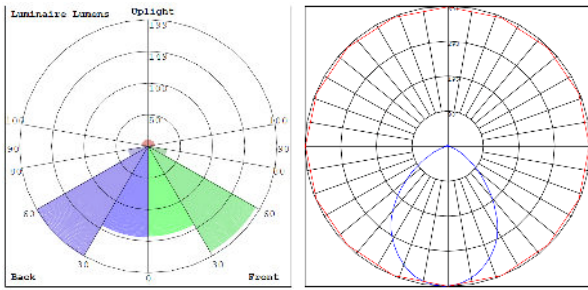

Photometrics: LRD-10W-WTM3-WH

BUG Rating: B1-U2-G0

Other Views:

LRD-WTM3-WH

LRD-EGN-10W-MCT5-D

LRD-10W-MCT5-WTM3-WH

Performance Table: LRD-10W-MCT5-WTM3-WH

MODEL NO.	Wattage	Voltage	Lumens	Color Temp.	BUG Rating	LPW
LRD-10W-MCT5-WTM3-WH	10W	120V	700LM	2700K	B1-U2-G0	70
				3000K		
				3500K		
				4000K		
				5000K		