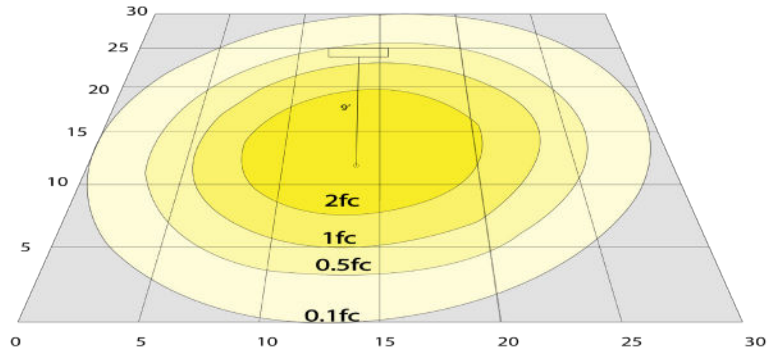

Photometrics: LRD-10W-WTM3-WH

BUG Rating: B1-U2-G0

Other Views:

LRD-WTM3-WH

LRD-EGN-10W-MCT5-D

LRD-10W-MCT5-WTM3-WH

Performance Table: LRD-10W-MCT5-WTM3-WH

MODEL NO.	Wattage	Voltage	Lumens	Color Temp.	BUG Rating	LPW
LRD-10W-MCT5-WTM3-WH	10W	120V	700LM	2700K	B1-U2-G0	70
				3000K		
				3500K		
				4000K		
				5000K		