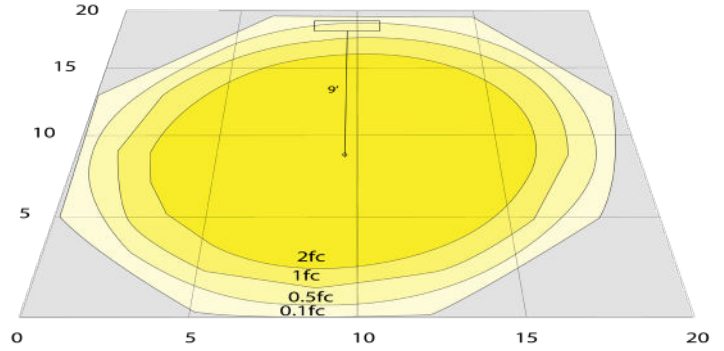

Phone: (877) 805-2252 | Fax: (877) 805-2252
www.westgatemfg.com

WG-Z7-26-2Z

Photometrics: WMC2-DL-MCT-DT

BUG Rating: B1-U1-G0

6W 5000K Area 20'x 20' Mounting Height: 9'

Other Views:

Bronze Finish:

Side View