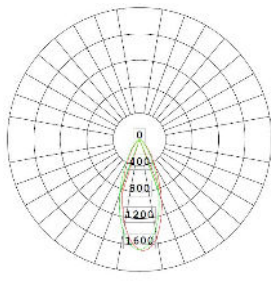

Phone: (877) 805-2252 | Fax: (877) 805-2252
www.westgatemfg.com

WG-Z7-26-2Z

Photometrics: WMC2-DL-MCT-DT

BUG Rating: B1-U1-G0

6W 5000K Area 20'x 20' Mounting Height: 9'

Other Views:

Bronze Finish:

Side View