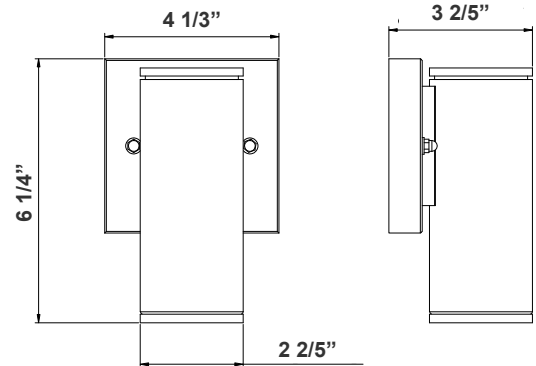

Type: _____

MCT
E

Selection:

Ideal for general site lighting, walkways, and stairways, alleys, loading docks, doorway, pathway and parking areas

6 1/4" (H) x 4 1/3" (W) x 2 2/5" (D)

Features

- Finish: Black, Bronze, Brushed Nickel & White
- Multi CCT (Selectable Switch on the Back of the Bracket, Protected by Silicon Cover to be Waterproof)
- 7-Year Warranty
- Outdoor Down Light