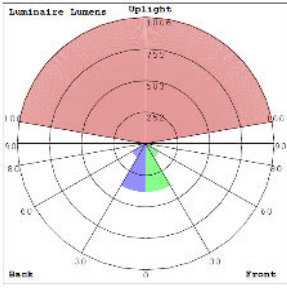

Lighting:

- Dimming: TRIAC Dimming (Using Standard TRIAC LED Dimmers)
- Total Lumens: 400LM
- Color Temperatures: 3000K/4000K/5000K
- Multi CCT (Selectable Switch on the Back of the Bracket, Protected by Silicon Cover to be Waterproof)
- Color Rendering Index: CRI ≥ 80
- Rated life: 70,000 hrs
- Beam angle: 45°

Phone: (877) 805-2252 | Fax: (877) 805-2252
www.westgatemfg.com

WG-Z7-26-2Z

Photometrics: WMC2-DL-MCT-DT

BUG Rating: B1-U1-G0

6W 5000K Area 20'x 20' Mounting Height: 9'

Other Views:

Bronze Finish:

Side View