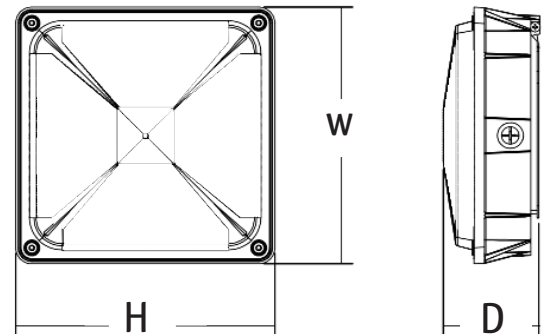

A47

**CDLX**  
MP

CDLX-SM-5-25W

CDLX-MD-15-45W

CDLX-LG-30-80W

**TECHNICAL SPECIFICATIONS:**

- :: Multi-Power Switch is in the Fixture
- :: Housing: Die-cast aluminum with prismatic polycarbonate lens redesigned for LED
- :: 1/2" threaded hubs located on two sides of the housing
- :: Prismatic polycarbonate lens
- :: Beam angle: 150°
- :: Voltage: 120-277V; 60Hz AC
- :: CRI: >80
- :: Power Factor: 90%
- :: Operating Temp: -4°F to 104°F
- :: 70,000 hour rated life
- :: Suitable for Wet Locations, IP65
- :: 7-year warranty

**LED LOW PROFILE CANOPY/GARAGE LIGHT**

CATALOG NO.	WATTS	LPW	COLOR TEMP	BEAM ANGLE	DIMENSIONS
CDLX-SM-5-25W-30K	5W/ 10W/ 15W/ 25W	120LM/W	3000K	150°	8"(L) X 8" (W) X 3"(H)
CDLX-SM-5-25W-40K	5W/ 10W/ 15W/ 25W	120LM/W	4000K	150°	8"(L) X 8" (W) X 3"(H)
CDLX-SM-5-25W-50K	5W/ 10W/ 15W/ 25W	120LM/W	5000K	150°	8"(L) X 8" (W) X 3"(H)
CDLX-MD-15-45W-30K	15W/ 25W/ 35W/ 45W	120LM/W	3000K	150°	10"(L) X 10" (W) X 3 5/8"(H)
CDLX-MD-15-45W-40K	15W/ 25W/ 35W/ 45W	120LM/W	4000K	150°	10"(L) X 10" (W) X 3 5/8"(H)
CDLX-MD-15-45W-50K	15W/ 25W/ 35W/ 45W	120LM/W	5000K	150°	10"(L) X 10" (W) X 3 5/8"(H)
CDLX-LG-30-80W-30K	30W/ 40W/ 60W/ 80W	120LM/W	3000K	150°	14"(L) X 14" (W) X 4"(H)
CDLX-LG-30-80W-40K	30W/ 40W/ 60W/ 80W	120LM/W	4000K	150°	14"(L) X 14" (W) X 4"(H)
CDLX-LG-30-80W-50K	30W/ 40W/ 60W/ 80W	120LM/W	5000K	150°	14"(L) X 14" (W) X 4"(H)